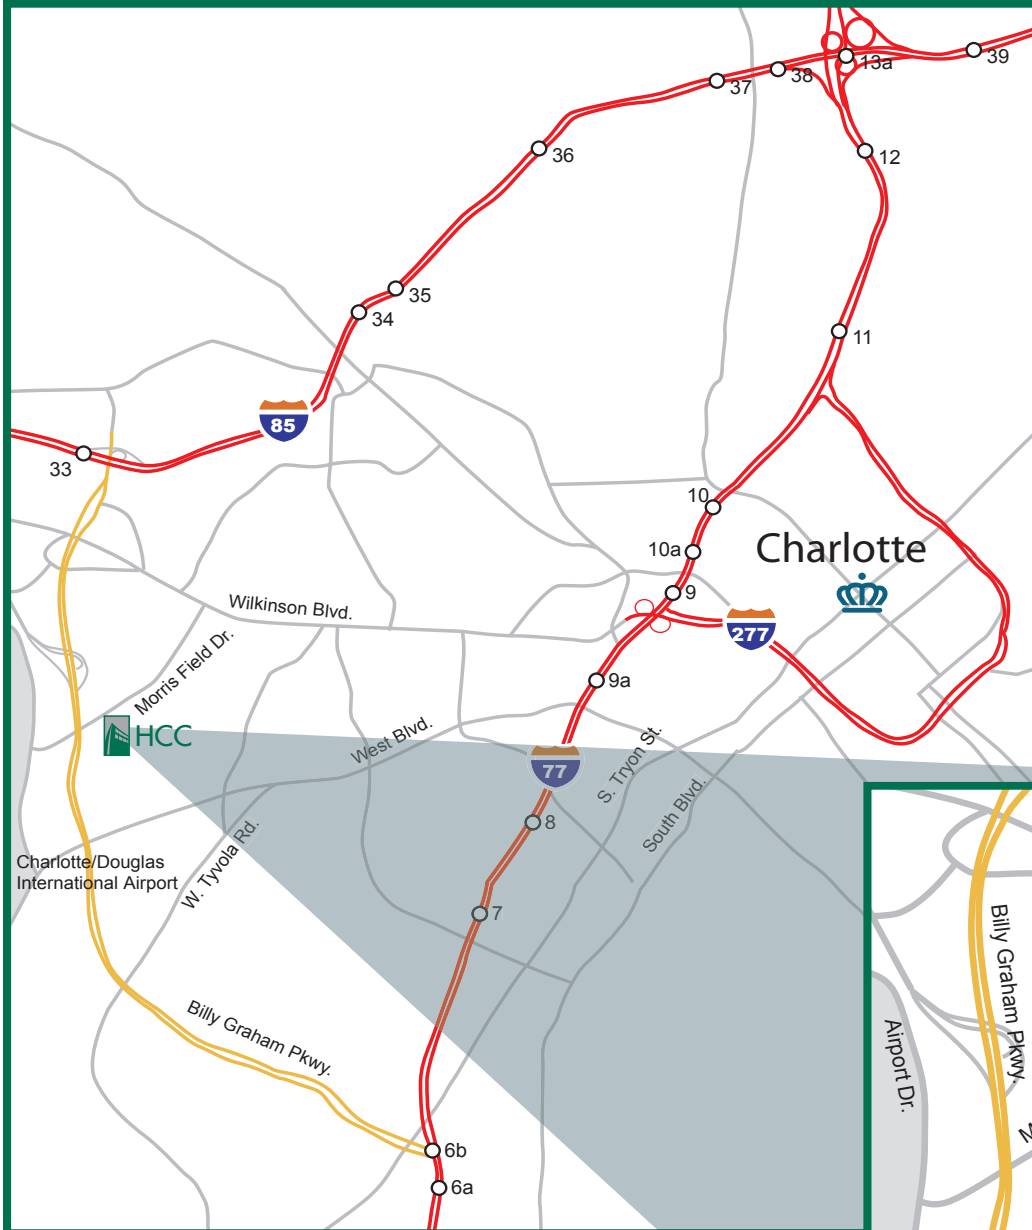

## Directions

Interstate 85 to exit 33, Billy Graham Parkway 1.6 miles, left on Morris Field Drive, right on CPCC Harris Campus Drive

Interstate 77 to exit 6B, Woodlawn Road becomes Billy Graham Parkway 3.5 miles, right on Morris Field Drive, right on CPCC Harris Campus Drive

From Uptown Charlotte, US-74 West (Wilkinson Blvd.), 2.6 miles, left on Morris Field Drive, 0.9 miles left on CPCC Harris Campus Drive

## Centrally Located

Located on Central Piedmont Community College's Harris Campus, the Harris Conference Center is minutes from Charlotte-Douglas airport. Harris Conference Center is a short ride to uptown Charlotte, South Park, and the city's finest amenities and attractions.