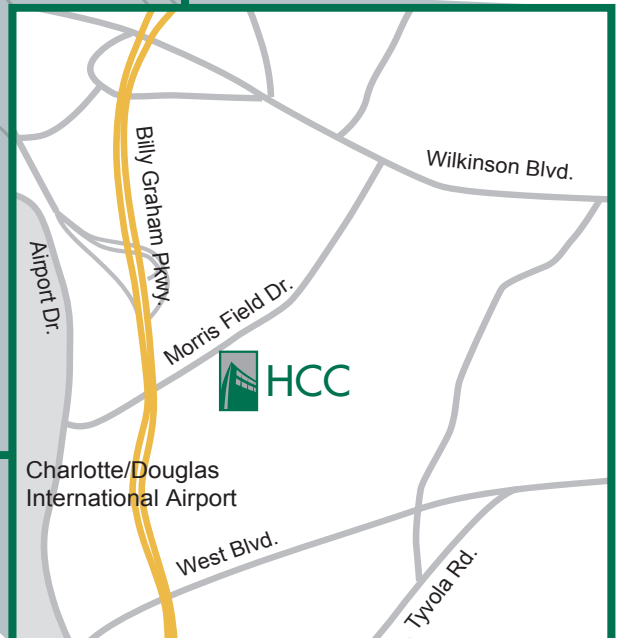

3216 CPCC Harris Campus Drive  
Charlotte, NC 28208

Mailing Address:  
Harris Conference Center  
PO Box 35009  
Charlotte, NC 28235-5009

704.330.4611  
www.meetatharris.com

## Directions

Interstate 85 to exit 33, Billy Graham Parkway 1.6 miles, left on Morris Field Drive, right on CPCC Harris Campus Drive

Interstate 77 to exit 6B, Woodlawn Road becomes Billy Graham Parkway 3.5 miles, right on Morris Field Drive, right on CPCC Harris Campus Drive

From Uptown Charlotte, US-74 West (Wilkinson Blvd.), 2.6 miles, left on Morris Field Drive, 0.9 miles left on CPCC Harris Campus Drive

## Centrally Located

Located on Central Piedmont Community College's Harris Campus, the Harris Conference Center is minutes from Charlotte-Douglas airport. Harris Conference Center is a short ride to uptown Charlotte, South Park, and the city's finest amenities and attractions.