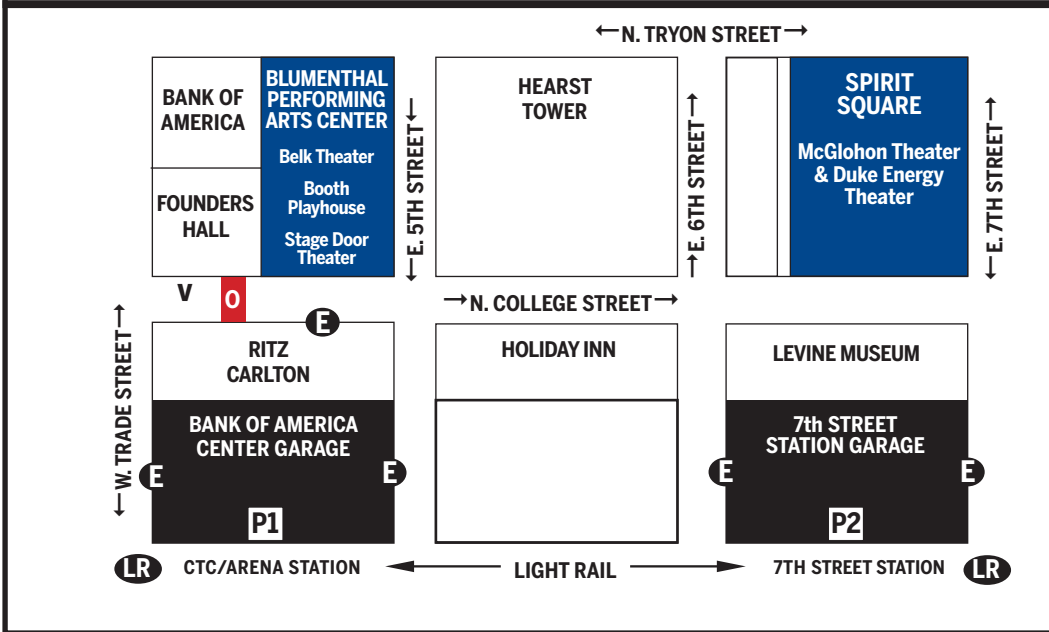

LEGEND

- P1** Bank of America Center Parking Garage
- P2** 7th Street Station Parking Garage
- E** Parking Garage Entrance
- O** OVERSTREET WALKWAYS
- LR** Light Rail Stations
- V** Valet Drop Off

IMPORTANT ALERT

DESIGNATED PARKING GARAGES

\$5 Rate with Blumenthal exit pass.
(purchase at theater or when you buy your tickets)

Bank of America Center Parking Garage
Enter on Trade or 5th Streets between N. College and N. Brevard Streets

LIGHT RAIL STATIONS

CTC/ARENA STATION
Suggested if you are attending an event at the Blumenthal Performing Arts Center (Booth Playhouse, Belk Theater and Stage Door Theater)

7TH STREET STATION
Suggested if you are attending an event at Spirit Square (McGlohon Theater and Duke Energy Theater)

STREET MAP